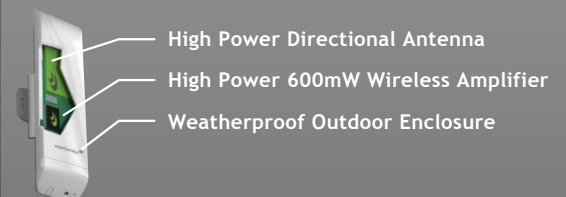

Amped Wireless Technology

High Power Amplifiers and Antennas boost wireless performance: