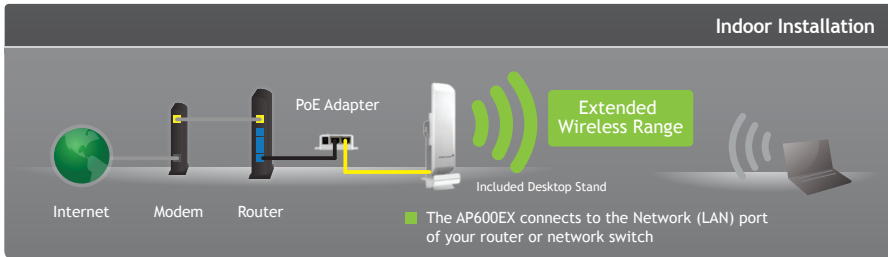

High Power Wireless-N 600mW Pro Access Point

AP600EX

PRO SERIES

The Amped Wireless High Power Wireless-N Pro Access Point adds extreme range, high speed Wireless-N access for existing wired networks. With a high power 600mW power amplifier and a high gain directional antenna, the AP600EX is capable of providing up to 1.5 miles* of wireless coverage. The Pro Access Point features a weatherproof outdoor/indoor enclosure with desktop, wall and pole mounting options. True Plug and Play makes setup as simple as connecting the AP600EX to your router's network port. The AP600EX is great for providing long range wireless coverage for large indoor/outdoor areas or building-to-building applications.

How it Works: