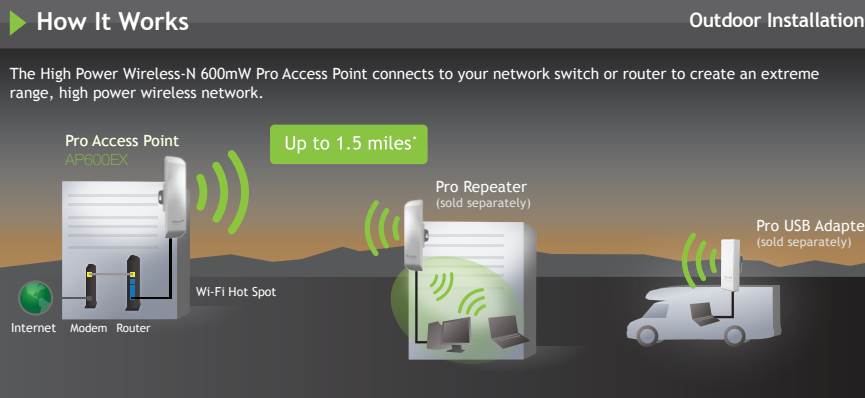

High Power Wireless-N 600mW Pro Access Point

AP600EX

PRO SERIES

The Amped Wireless High Power Wireless-N Pro Access Point adds extreme range, high speed Wireless-N access for existing wired networks. With a high power 600mW power amplifier and a high gain directional antenna, the AP600EX is capable of providing up to 1.5 miles* of wireless coverage. The Pro Access Point features a weatherproof outdoor/indoor enclosure with desktop, wall and pole mounting options. True Plug and Play makes setup as simple as connecting the AP600EX to your router's network port. The AP600EX is great for providing long range wireless coverage for large indoor/outdoor areas or building-to-building applications.

How it Works: