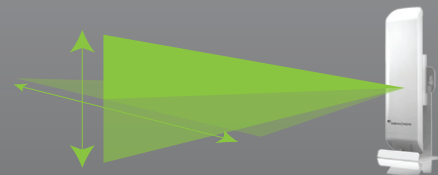

High Power Directional Antenna

Concentrates wireless power in a single directional for more wireless range and performance.