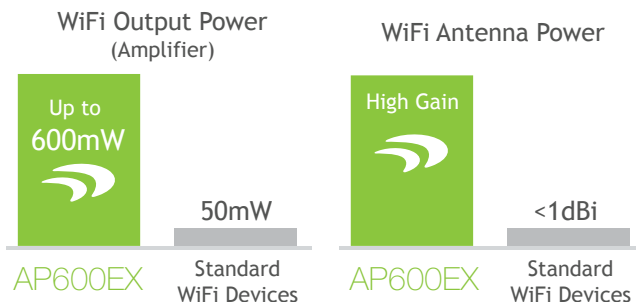

Performance Comparison:

High Power Amplifiers and Antennas Boost Wireless Performance:
(See comparison to standard WiFi devices below)