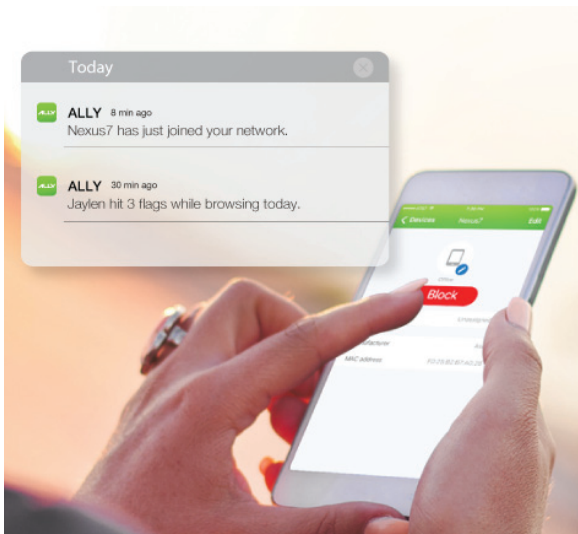

### Your Custom Internet

Manage online activities by blocking access to web content, online console gaming, or apps.

### Activity Reports

See a report of your kids' online activity so you can keep a tab on what they are up to.

## Performance

With specially designed technology, ALLY blankets every nook, cranny and corner of your home with powerful Wi-Fi. Seamless roaming means you can move from one room to another — even outside and back — with no fear of dead zones or interruption.<sup>5</sup> And ultra-fast, AC1900 Wi-Fi means everyone in your family can actually stream HD and 4K videos and games on multiple devices at once — with no buffering delays.<sup>3</sup>

### On-The-Go Security

Get activity alerts when flagged sites are visited and block unknown devices that try to connect to your network. Security at home, no matter where you are.