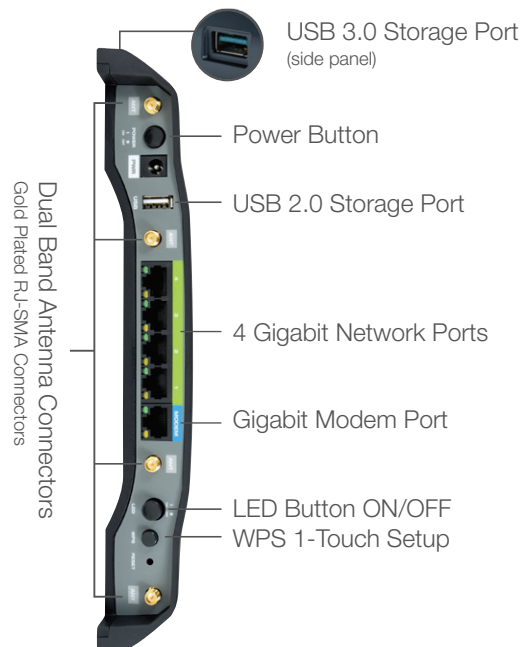

2.4GHz | 5GHz SIMULTANEOUS

WORKS WITH
802.11 a/b/g/n **AC**

TECHNICAL SPECIFICATIONS

Frequency Bands: 2.4GHz/5GHz 802.11a/b/g/n/ac

Wireless Speed: 2.4GHz 800Mbps +
5GHz 1733Mbps (simultaneous)

Processor: Qualcomm® 1.4GHz Dual Core Processor

Memory: 128MB Flash, 512MB DDR3

Amplifiers: 4 x 2.4GHz Amplifiers

4 x 5GHz Amplifiers

8 x Low Noise Amplifiers

Antennas: 4 x Detachable High Gain 5dBi Dual Band Antennas

Ports: 1 x RJ-45 10/100/1000M (WAN)

4 x RJ-45 10/100/1000M (LAN)

1 x USB 3.0 Port

1 x USB 2.0 Port

PACKAGE CONTENTS

- **ATHENA**
  High Power AC2600 Wi-Fi Router with MU-MIMO
- 4 x Detachable High Gain Dual Band Antennas
- Power Adapter (100-240v)
- RJ-45 Ethernet Cable
- Setup Guide
- CD: User's Guide & Installation Video

SYSTEM REQUIREMENTS

- Broadband Internet modem with Ethernet port
- Computer with wired or wireless network adapter

² For MU-MIMO to work, additional MU-MIMO capable devices must be connected to the network. To achieve the "up to 3X" data rate increase, three or more 1x1 MU-MIMO devices are needed with optimal network environment conditions.

³ All transmission rates listed, for example 800Mbps for 2.4GHz and 1733Mbps for 5GHz, are the physical data rates. Actual data throughput will be lower and may depend on external factors as well as the combination of devices connected to the router. AC2600 wireless speeds are achieved when connecting to other AC2600 capable devices.

Wi-Fi, Wi-Fi Protected Setup, and WPA2 are either registered trademarks or trademarks of the Wi-Fi Alliance. Qualcomm is a trademark of QUALCOMM Incorporated, registered in the United States and other countries. Qualcomm MUJEFX and Qualcomm Internet Processor (IPQ) are products of Qualcomm Atheros, Inc.

Designed by Amped Wireless in the USA

Amped Wireless
13089 Peyton Dr. #C307
Chino Hills, CA 91709

www.ampedwireless.com

1 (888) 573-8830