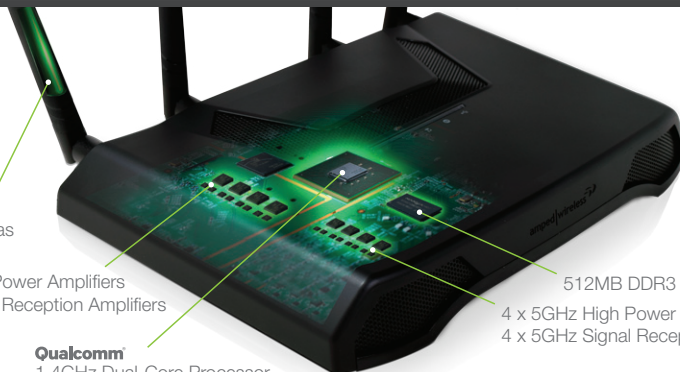

HIGH POWER TECHNOLOGY

4 x High Gain 5dBi Dual Band Antennas

4 x 2.4GHz High Power Amplifiers
4 x 2.4GHz Signal Reception Amplifiers

Qualcomm®
1.4GHz Dual-Core Processor

512MB DDR3 Memory
4 x 5GHz High Power Amplifiers
4 x 5GHz Signal Reception Amplifiers

A total of 16 advanced amplifiers, 4 high gain antennas and a powerful 1.4GHz Dual-Core Qualcomm® processor deliver unprecedented Wi-Fi performance and coverage.